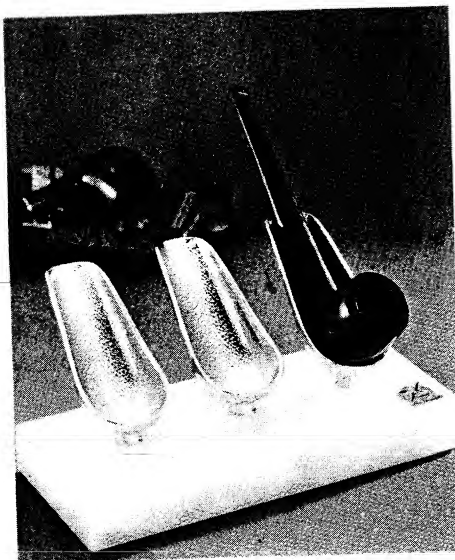

91 PIPE RACK TRIPLE